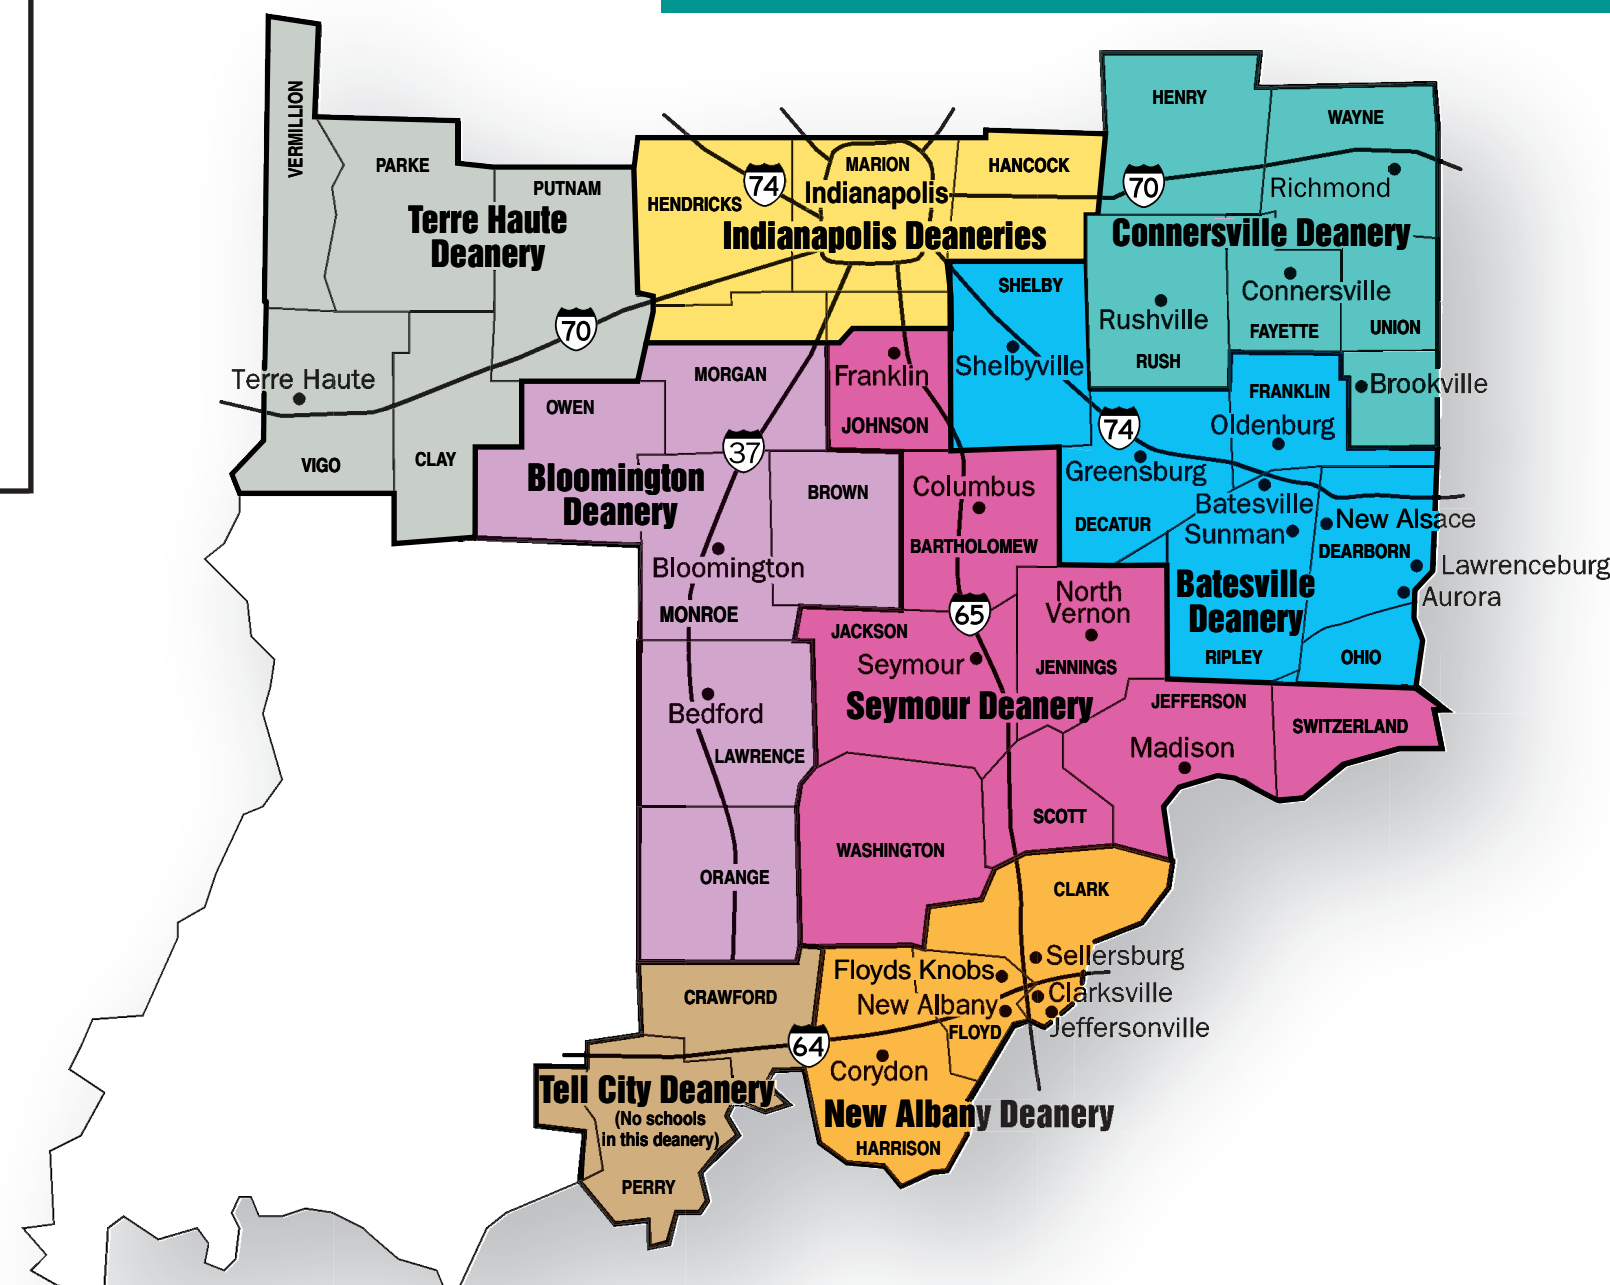

ARCHDIOCESE OF INDIANAPOLIS